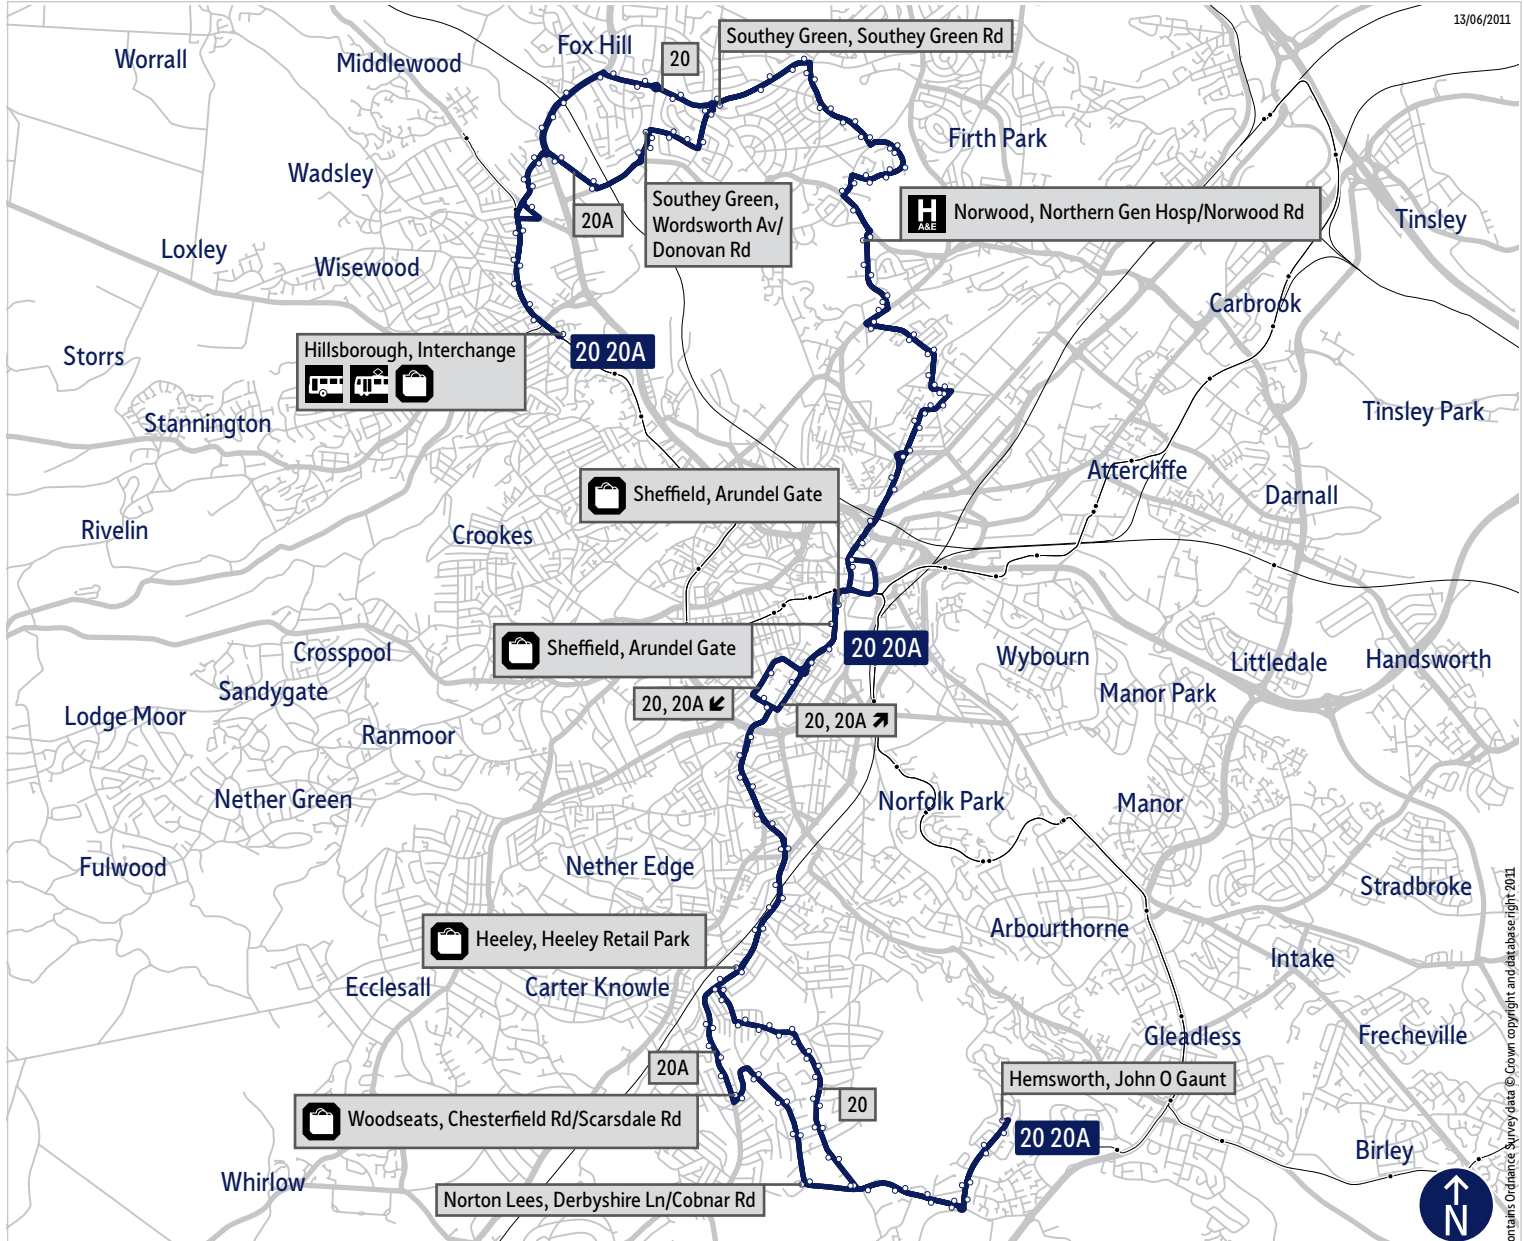

Bus route map for services 20 and 20A

13/06/2011

This map is based upon Ordnance Survey material with the permission of Ordnance Survey on behalf of the Controller of Her Majesty's Stationery Office © Crown copyright. Unauthorised reproduction infringes Crown copyright and may lead to prosecution or civil proceedings. SYPTM 100030252 2011

Key: = Terminus point = Public transport = Bus route & stops = Rail line & station = Tram route & stop

Contains Ordnance Survey data © Crown copyright and database right 2011