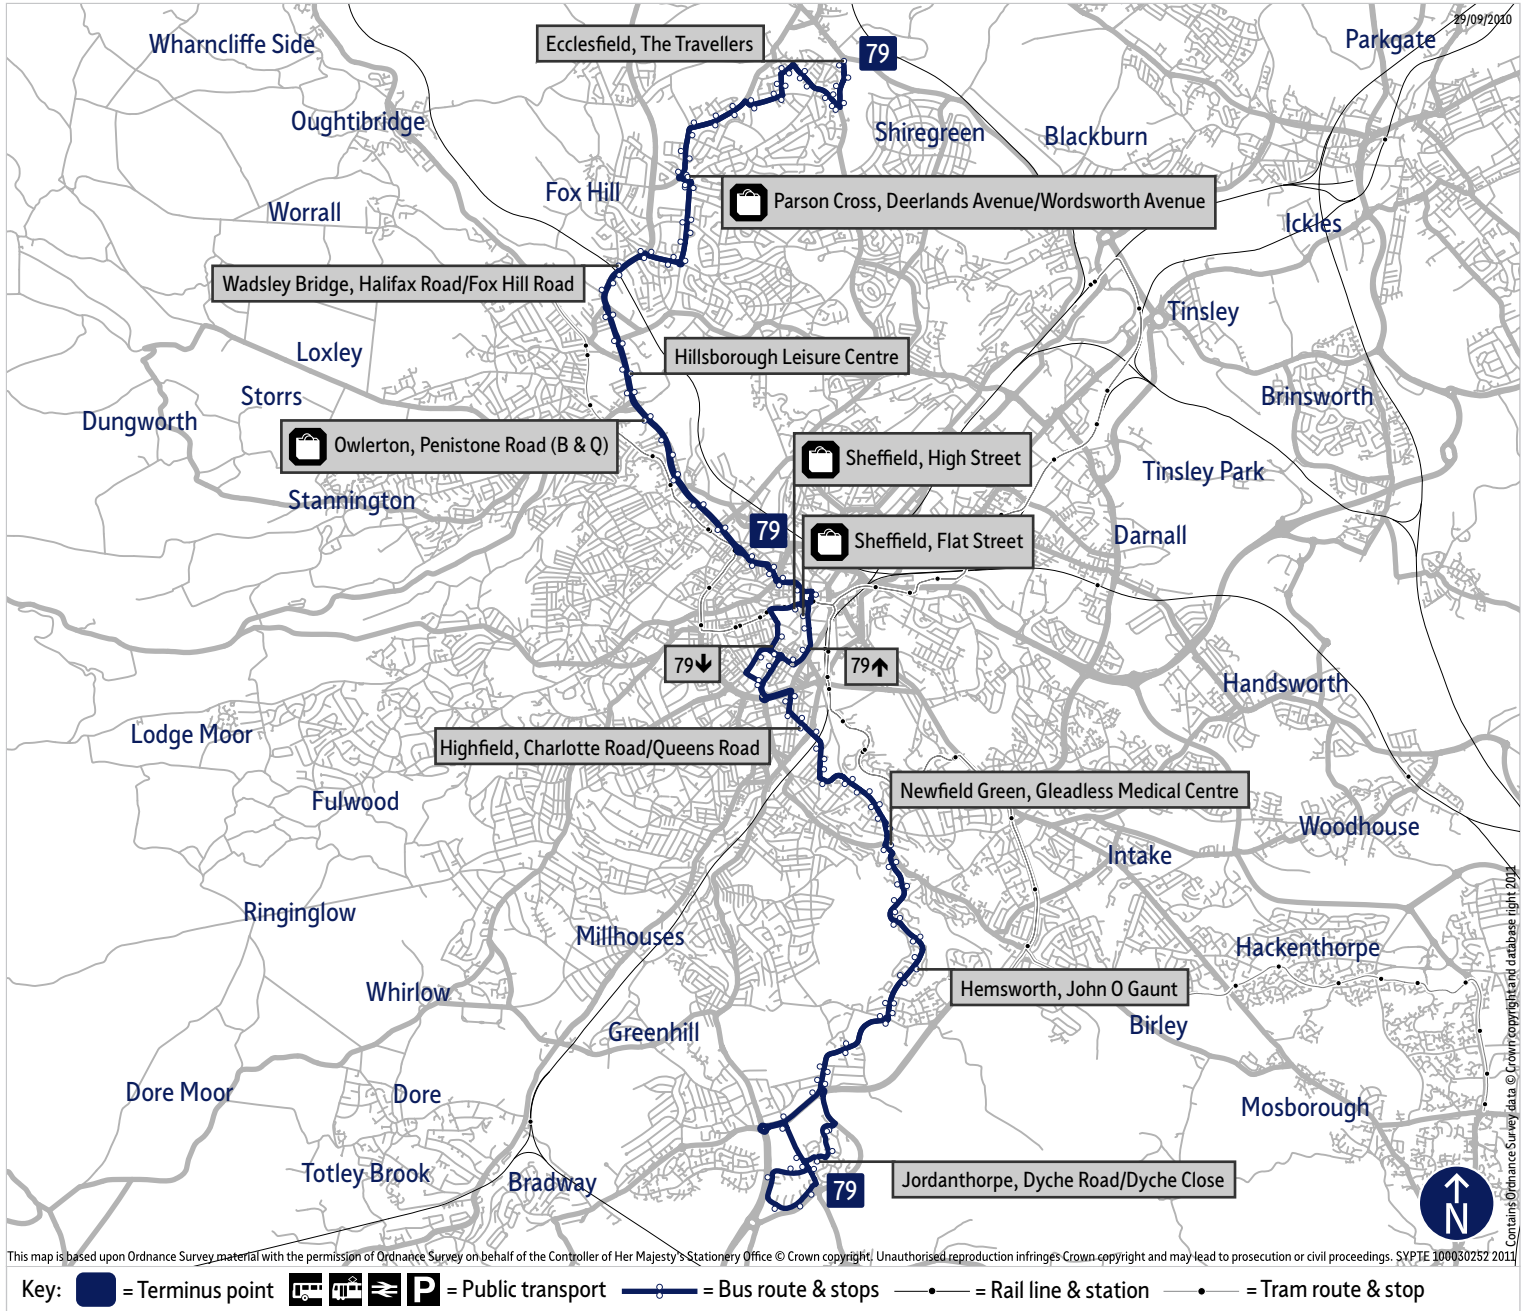

Bus route map for service 79