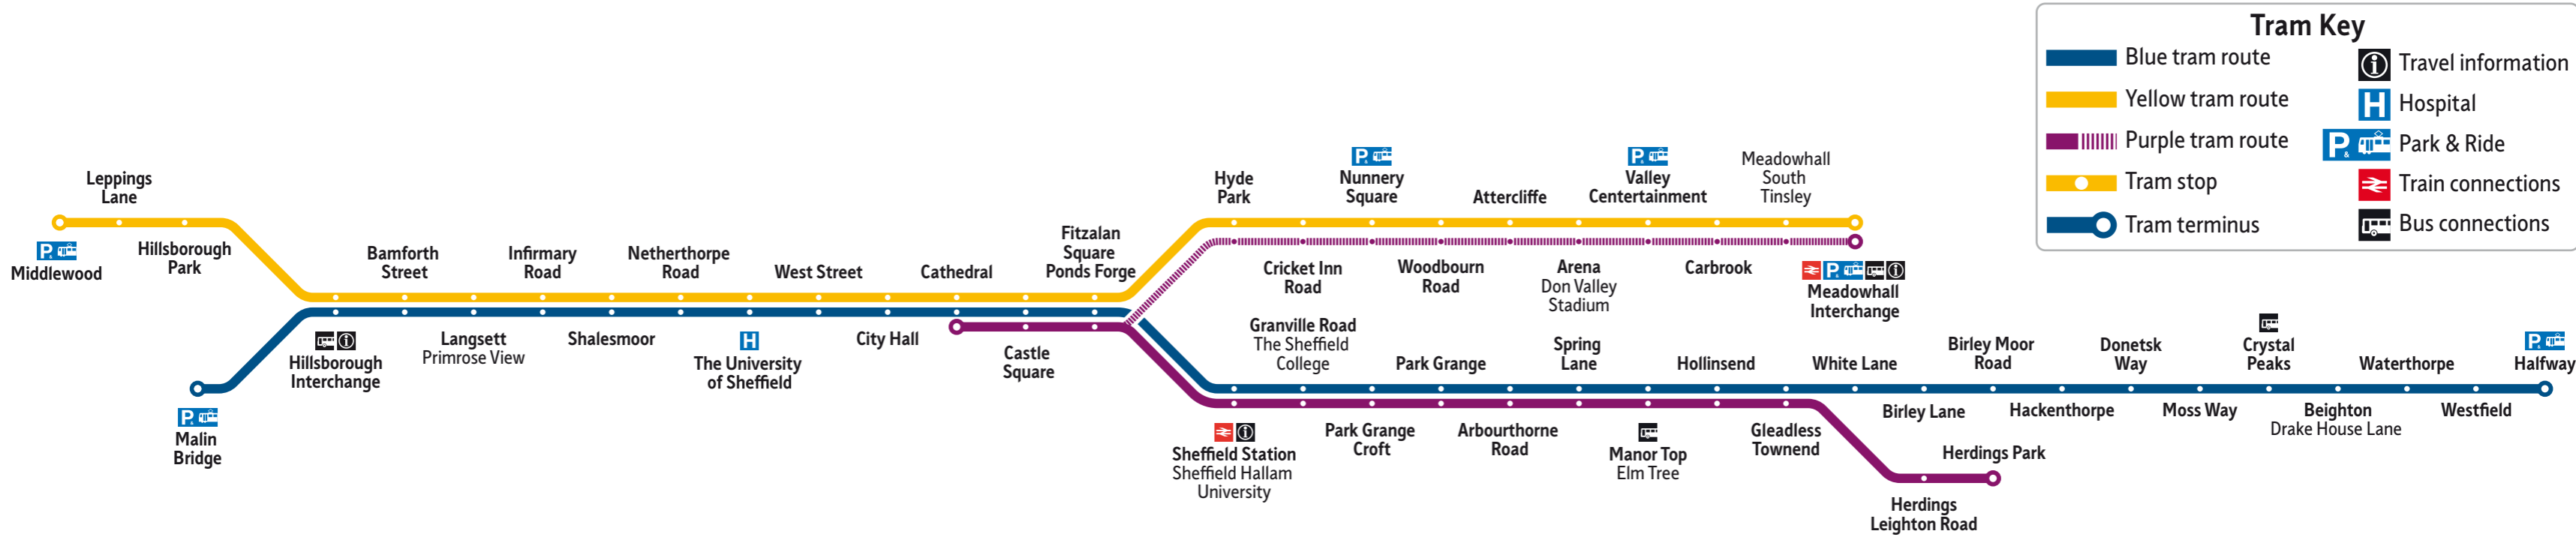

Tram Network

Tram Key

- Blue tram route
- Yellow tram route
- Purple tram route
- Tram stop
- Tram terminus
- Travel information
- Hospital
- Park & Ride
- Train connections
- Bus connections

Destination	Route	Nearest stop	Distance	Destination	Route	Nearest stop	Distance	Destination	Route	Nearest stop	Distance

Arts & Culture

City Hall	Blue, Yellow	City Hall	2 mins
Kelham Island Museum	Blue, Yellow	Shalesmoor	10 mins
Odeon Cinema	Blue, Yellow, Purple	Castle Square	3 mins
The Showroom	Blue, Purple	Sheffield Station	3 mins
Site Gallery	Blue, Purple	Sheffield Station	5 mins
Theatres and Galleries	Blue, Yellow, Purple	Cathedral	6 mins
Turner Museum of Glass	Blue, Yellow	West Street	5 mins
Valley Entertainment	Yellow	Valley Entertainment	5 mins
Weston Park Museum	Blue, Yellow	The University of Sheffield	10 mins
Winter Gardens	Blue, Yellow, Purple	Cathedral	3 mins

Shopping

Castle Markets	Blue, Yellow, Purple	Fitzalan Square	2 mins
Crystal Peaks Shopping Centre	Blue	Crystal Peaks	5 mins
Fargate Shopping area	Blue, Yellow, Purple	Cathedral	1 mins
Hillsborough Shopping Centre	Blue, Yellow	Hillsborough Interchange	1 mins
Meadowhall Shopping Centre	Yellow	Meadowhall Interchange	5 mins
Orchard Square Shopping Centre	Blue, Yellow, Purple	Cathedral	4 mins
West Street Shopping Area	Blue, Yellow	West Street	1 mins

Sport

Don Valley Stadium	Yellow	Arena	5 mins
English Institute of Sport Sheffield	Yellow	Arena	5 mins
Hillsborough Leisure centre	Yellow	Hillsborough Park	5 mins
Ponds Forge Int. Sports Centre	Blue, Yellow, Purple	Fitzalan Square	3 mins
Sheffield Arena & Ice Sheffield	Yellow	Arena	5 mins
Sheffield United FC	Blue, Purple	Granville Road	10 mins
Sheffield Wednesday	Yellow	Leppings Lane	5 mins